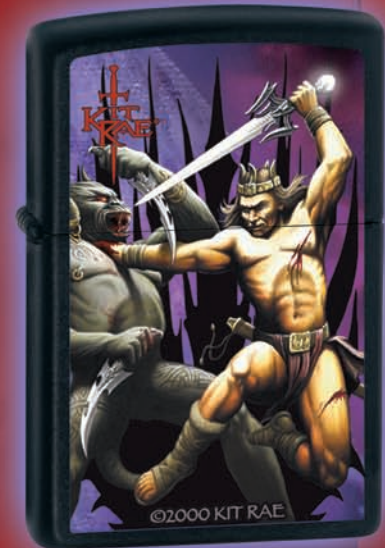

Kit Rae - Fantasy Art with an Edge

Model #24283
UPC #24283-1
Aluen
Brushed Chrome

Enter a realm of dreams and nightmares, swords and sorcerers, where reality meets fantasy in a world defying conventional description.

Award winning sword/knife designer and fantasy artist Kit Rae brings exquisite fantasy images to life in this collectible line of Zippo lighters.

Model #24284
UPC #24284-8
Moloch
High Polish Chrome

Each vivid full-color fantasy design becomes a reality with Zippo's color imaging customization process, and

each lighter is sure to be cherished by collectors and fantasy enthusiasts the world over.

Model #24281
UPC #24281-7
Vaelen
Black Matte

Model #24282
UPC #24282-4
The Dark One
Candy Apple Red

Model #24285
UPC #24285-5
Barlodir Slays Shadow
Black Matte

Kit Rae - Fantasy Art

MODEL	DESCRIPTION	UPC
24284	Molotoch	24284-8
24285	Barludir Slays Shadow	24285-5
24282	The Dark One	24282-4
24281	Vaelen	24281-7
24283	Aluen	24283-1

Stock only the best!

For optimum performance of every Zippo windproof pocket lighter, we recommend genuine Zippo flints, wicks, and premium lighter fluid. For the Zippo MPL®, Mini MPL® and Outdoor Utility Lighter, we recommend Zippo premium butane.